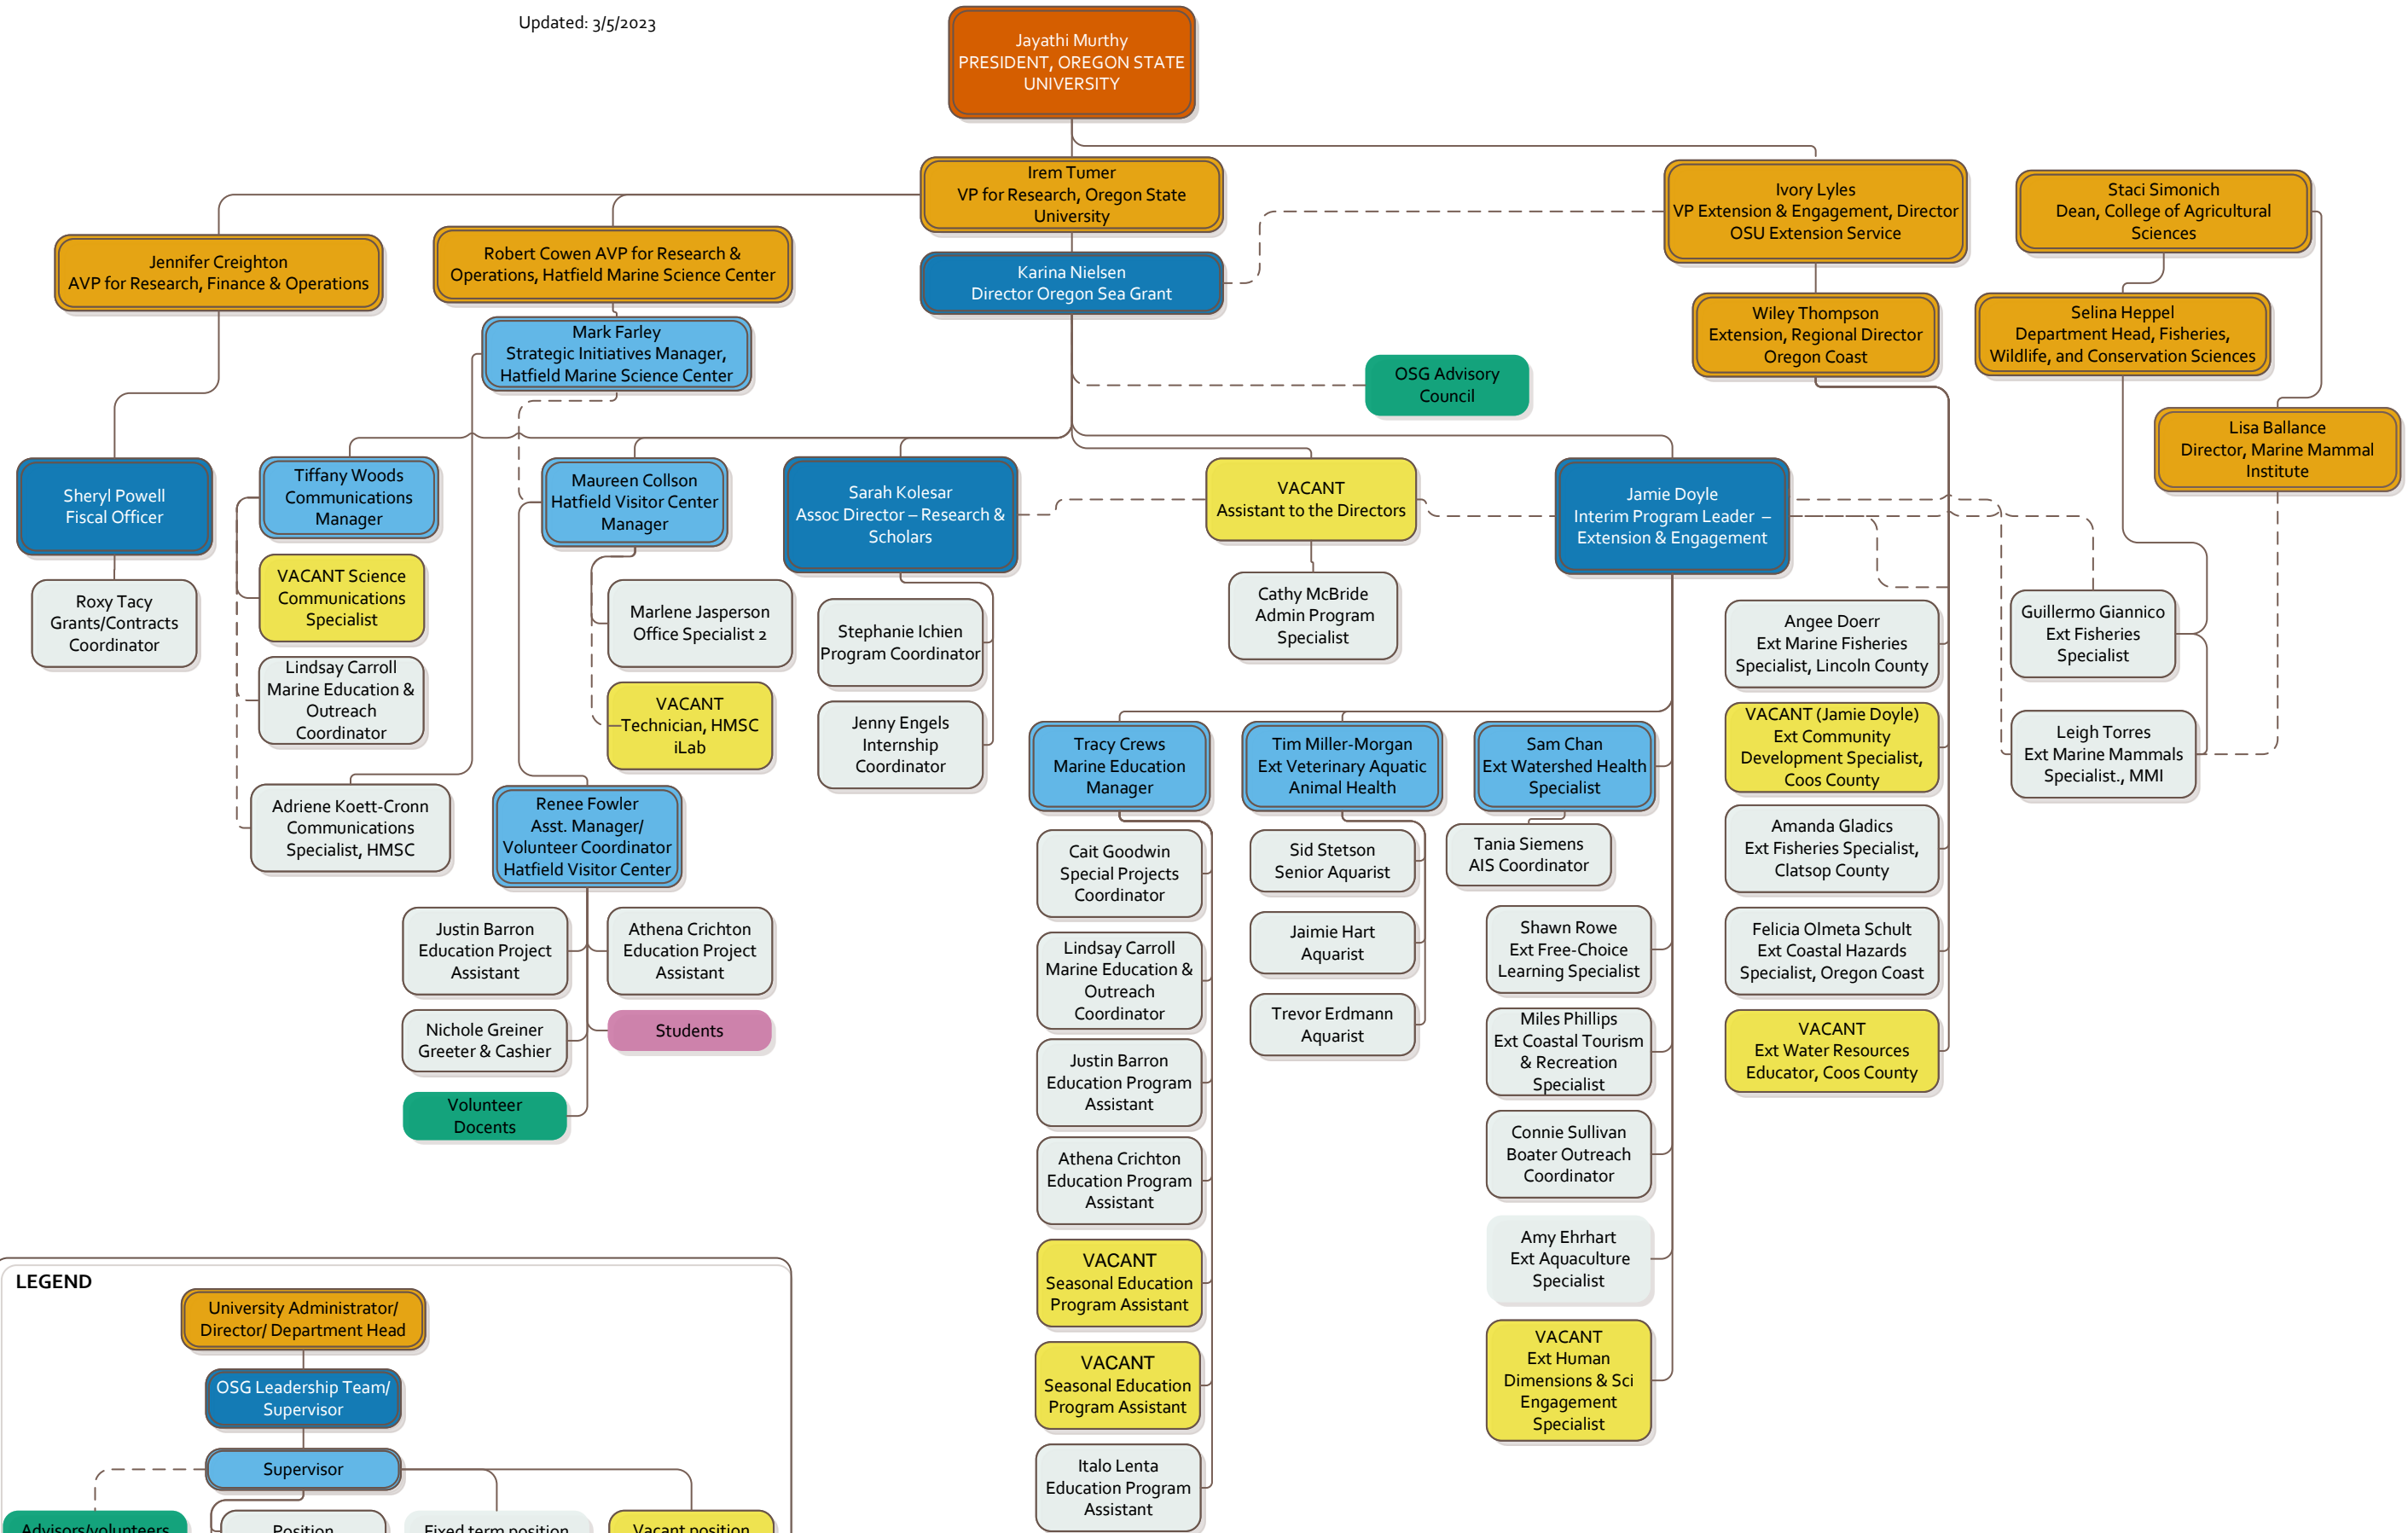

Updated: 3/5/2023

LEGEND

- University Administrator/ Director/ Department Head (Orange box)
- OSG Leadership Team/ Supervisor (Blue box)
- Supervisor (Light blue box)
- Advisors/volunteers (Green box)
- Position (Light grey box)
- Fixed term position (Light grey box)
- Vacant position (Yellow box)
- Students (Pink box)

— Direct report
 - - - Communication, collaboration or co-supervision